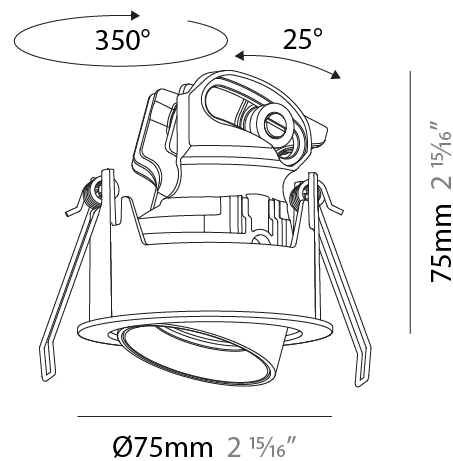

GENERAL

Series: Invader Compact
Subseries: Invader Compact Adjustable
Partner: Prolicht
Division: Architectural
Installation: Recessed
Product Type: Downlight
Mounting Location: Ceiling
Light Distribution: Downlight

PHYSICAL

Aperture Sizes - Downlights: 1"
Shape: Round
Diameter (mm): 75
Diameter (in): 2 ¹⁵/₁₆"
Height (mm): 75
Height (in): 2 ¹⁵/₁₆"
Ceiling Thickness (mm): 1 - 25
Ceiling Thickness (in): 1/16 - 1
Min. Recessing Depth (mm): 85
Min. Recessing Depth (in): 3 ³/₈"
Fixture Finish: SSR / BKV / CWI / HAB / UFT / ITA / RUA / FTG / MYG / LOD / PUS / FRO / FUP / KIA / POP / BLS / SPG / MEY / GOH / CHC / COM / ABZ / JAG / OBR / MOS / ROR
Fixture Material: Aluminum
Cut-out Measurements: D. 68mm / 2 11/16"

ELECTRICAL

Lamp Type: LED (Zhaga Standard)
Input Wattage (W): 11
Total Output Wattage (W): 10
Dimming: Dali Dimming
Driver Included: No
Driver Location: Recessed Housing
Driver Type: Constant Current - 120Vac
Housing: See Components
Input Voltage (V): 120
Constant Current (MA): 250

LED

Number of LEDs: 1
Color Temperature (°K): Warm Dim
Max. Delivered Lumen (lm): 862
Nominal Lumen (lm): 1004
CRI: >90 CRI
Lamp Life (hrs): 50000

OPTICAL

Reflector: 24 / 40 / 54
Adjustability: Rotational 350° / Tilt 25°

RATINGS AND CERTIFICATIONS

Certified By: Certified for North American Standards
IP rating: IP40