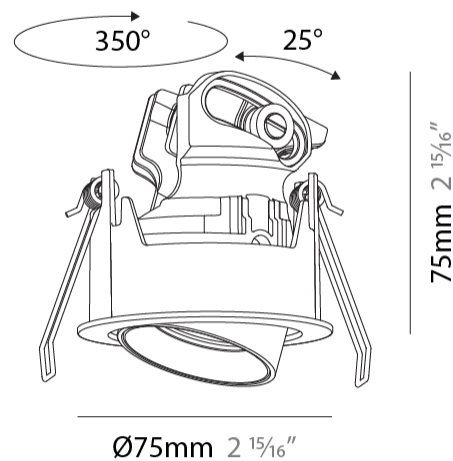

PHYSICAL

Aperture Sizes - Downlights: 1"
Shape: Round
Diameter (mm): 75
Diameter (in): 2 15/16
Height (mm): 75
Height (in): 2 15/16
Ceiling Thickness (mm): 1 - 25
Ceiling Thickness (in): 1/16 - 1
Min. Recessing Depth (mm): 85
Min. Recessing Depth (in): 3 3/8
Fixture Finish: SSR / BKV / CWI / CRY / HAB / UFT / ITA / RUA / FTG / MYG / LOD / PUS / FRO / FUP / KIA / POP / BLS / SPG / MEY / GOH / CHC / COM / ABZ / JAG / OBR / MOS / ROR
Fixture Material: Aluminum
Cut-out Measurements: D. 68mm / 2 11/16"
Upon Request: Unique Sizes Unique Ceiling Thickness

ELECTRICAL

Lamp Type: LED (Zhaga Standard)
Input Wattage (W): 11
Total Output Wattage (W): 10
Dimming: Tri-Mode (Non-Dimming and Phase Dimming (120Vac only) and 0-10V Dimming)
Driver Included: No
Driver Location: Recessed Housing
Driver Type: Constant Current - 120Vac
Driver Class: Class 2
Housing: See Components
Input Voltage (V): 120 - 277
Constant Current (MA): 500

LED

Number of LEDs: 1
Color Temperature (°K): 2700 / 3000 / 3500 / 4000
Max. Delivered Lumen (lm): 812 / 860 / 892 / 911
Nominal Lumen (lm): 1141 / 1194 / 1238 / 1266
CRI: >90 CRI
Lamp Life (hrs): 50000

OPTICAL

Reflector: 22 / 38 / 48
Adjustability: Rotational 350° / Tilt 25°

RATINGS AND CERTIFICATIONS

Certified By: Certified for North American Standards
IP rating: IP40